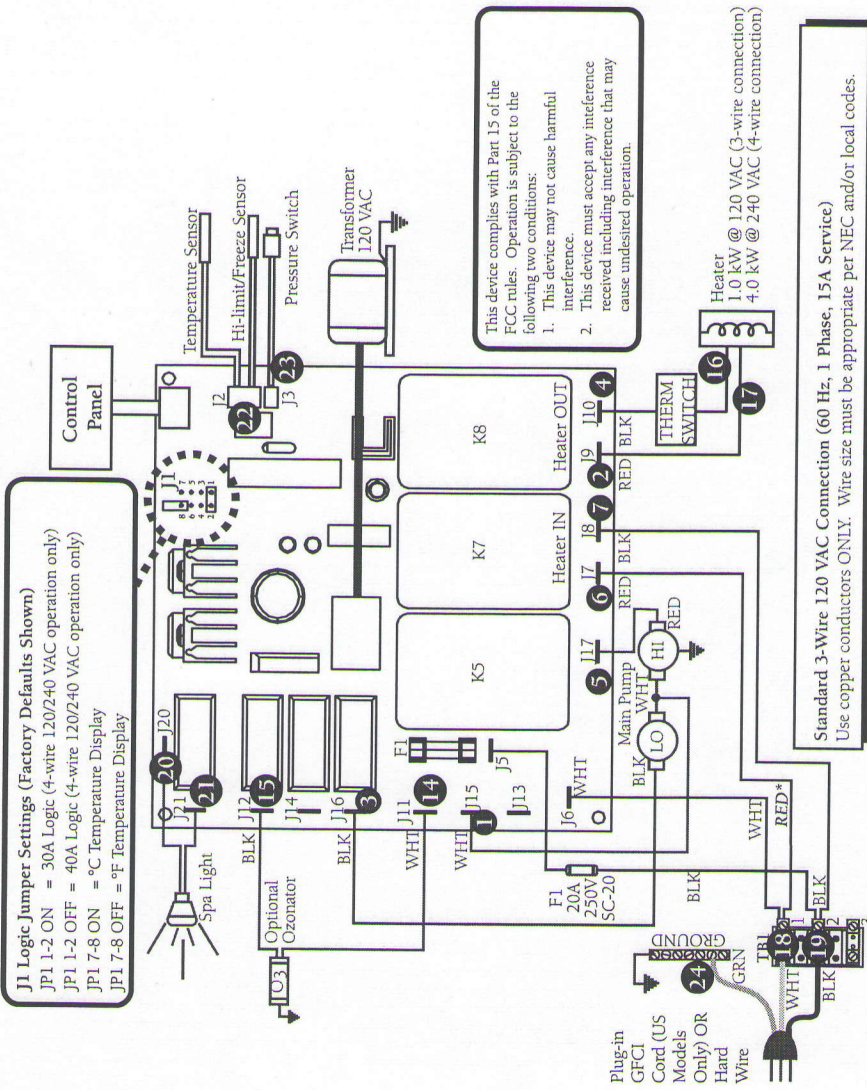

A12. 680 Denali / Tacoma Board (USA/Canada 60 Hz)

USA/Canada 60 Hz Models

- Board Type: #6600-289
- Compatible Models: Original equipment board for all domestic Denali and Tacoma models with 1-pump.

WARNING, ELECTRICAL SHOCK HAZARD EXISTS! Always remove power to spa before wiring and/or configuring the circuit board